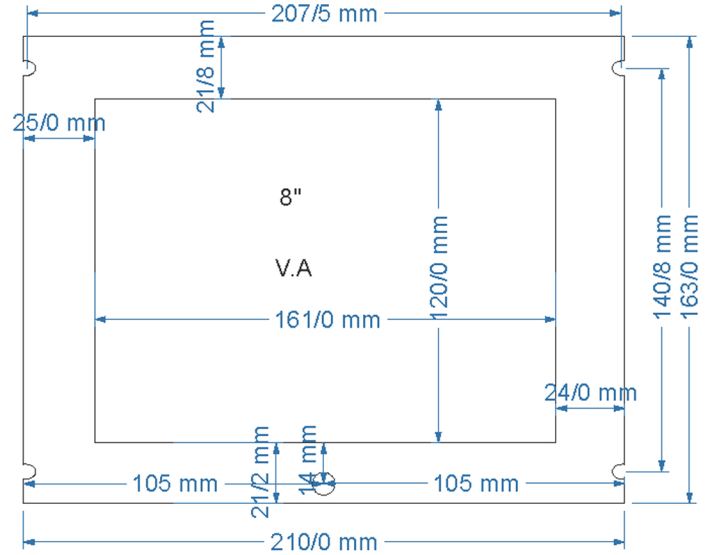

## EGT 8" Photo frame

- Colour LCD 8" TFT display
- Color Depth : 16.2 M colors
- Signal Interface: Up , Down
- Display masege: No masege
- Outoplay mode : Video/picture/music
- Stand-by mode
- Input voltage:DC24V / 200 mA
- Remote control : full fanchioneremote control
- Video : RM/RMVB/AVI/MPG/MPEG/FLV/VOB/MP4/MKV etc
- Resolution : 1280x1024
- Dimensions : 210 x 163 x 20 mm