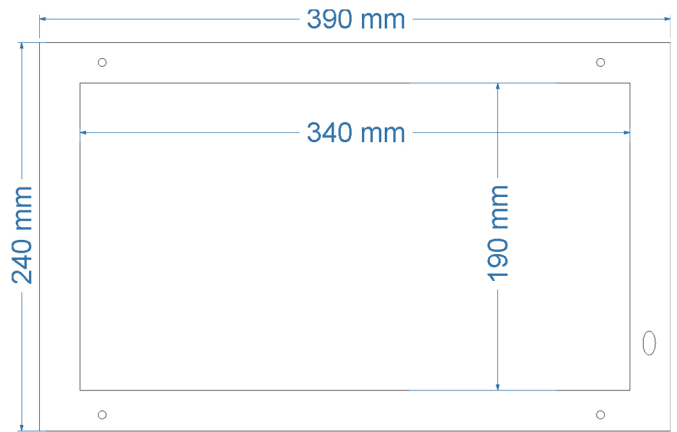

## EGT 15.6'' Photo frame

- Colour LCD 15.6'' TFT display
- Color Depth : 16.2 M colors
- Signal Interface: Up , Down
- Display masege: No masege
- Outoplay mode : Video/picture/music
- Stand-by mode
- Input voltage:DC24V / 200 mA
- Remote control : full fanchioneremote control
- Video : RM/RMVB/AVI/MPG/MPEG/FLV/VOB/MP4/MKV etc
- Resolution : FULL HD 1280\*1024
- Dimensions : 390 x 240 x 27 mm