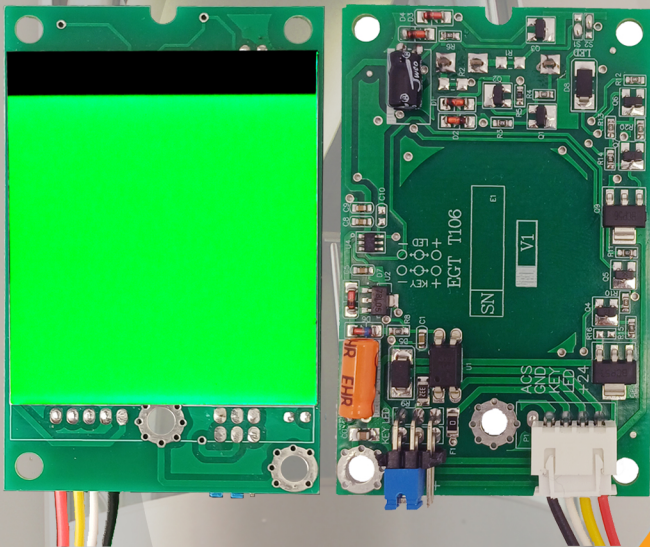

EGT T106 Touch elevator key

- Touch Backlight elevator key
- colour: white, green, blue, orange
- Output type : +24 , GND Can be changed with a jumper
- Sensitivity : 1 to 8 mm
- Lifespan of 100,000 hours
- Light area : 45 X 45 mm
- Input voltage: DC24V / 200 mA
- Dimensions : 48 x 75 x 10 mm