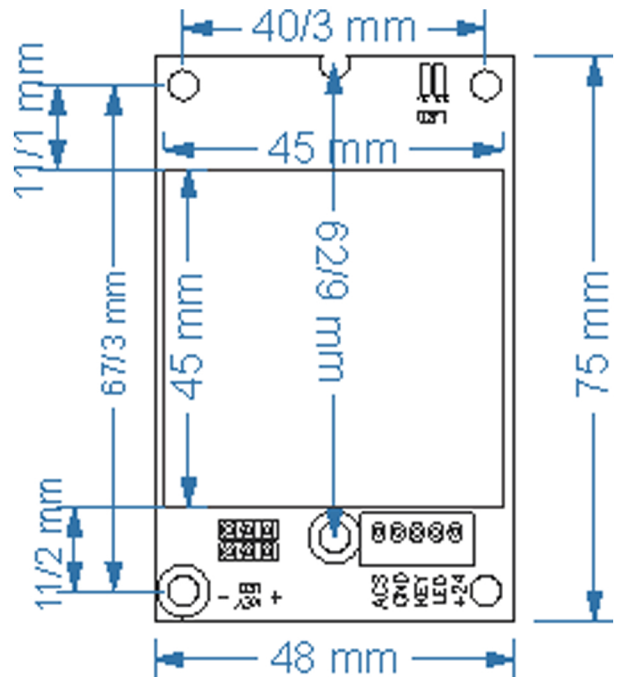

EGT T106 Touch elevator key

- Touch Backlight elevator key
- colour: white, green, blue, orange
- Output type : +24 , GND Can be changed with a jumper
- Sensitivity : 1 to 8 mm
- Lifespan of 100,000 hours
- Light area : 45 X 45 mm
- Input voltage: DC24V / 200 mA
- Dimensions : 48 x 75 x 10 mm