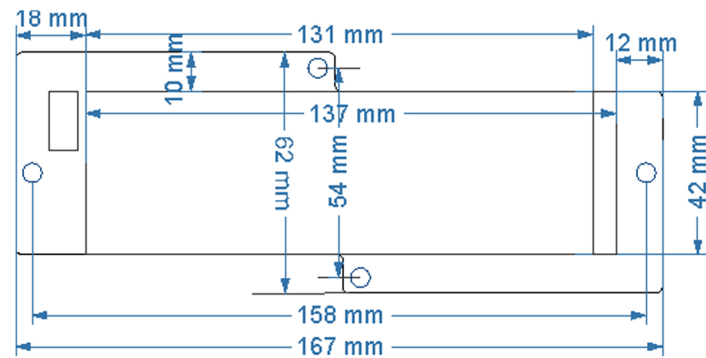

EGT T107 Touch elevator key

- Touch Backlight elevator key
- colour: white, blue
- Output type : +24 , GND Can be changed with a jumper
- Sensitivity : 1 to 8 mm
- Lifespan of 100,000 hours
- Light area : 131 X 42 mm
- Input voltage: DC24V / 200 mA
- Dimensions : 8 x 62 x 167 mm
- Acces control input