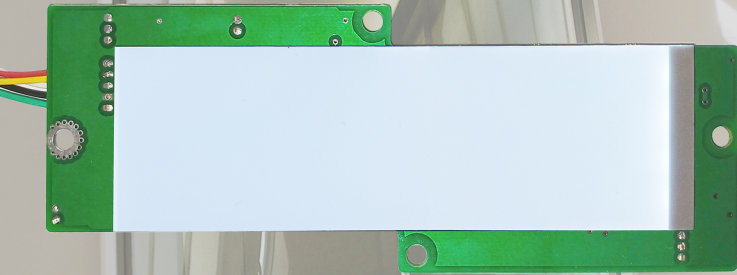

EGT T107 Touch elevator key

- Touch Backlight elevator key
- colour: white, blue
- Output type : +24 , GND Can be changed with a jumper
- Sensitivity : 1 to 8 mm
- Lifespan of 100,000 hours
- Light area : 131 X 42 mm
- Input voltage: DC24V / 200 mA
- Dimensions : 8 x 62 x 167 mm
- Acces control input